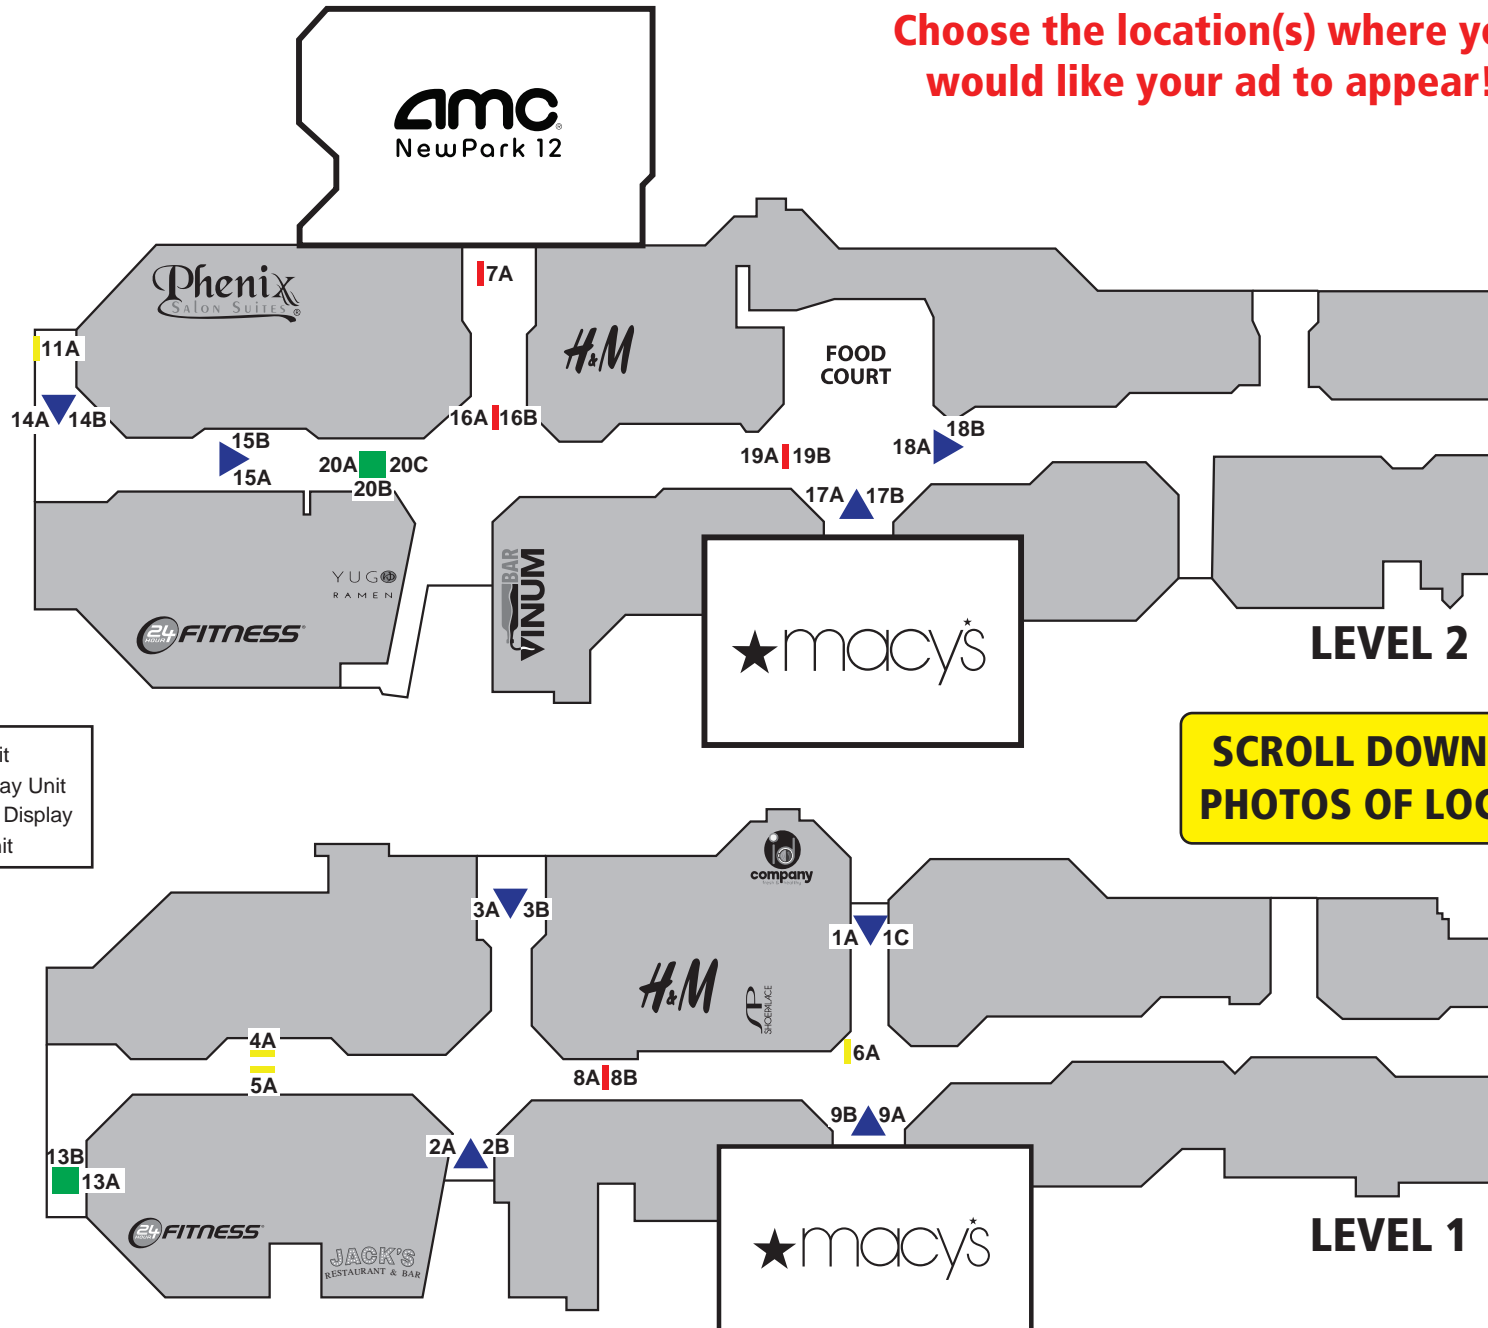

Choose the location(s) where you would like your ad to appear!

-  3-Sided Unit
-  Blade Display Unit
-  Wall Mount Display
-  Vending Unit

SCROLL DOWN TO SEE PHOTOS OF LOCATIONS

# NEWPARK MALL PANEL LOCATIONS